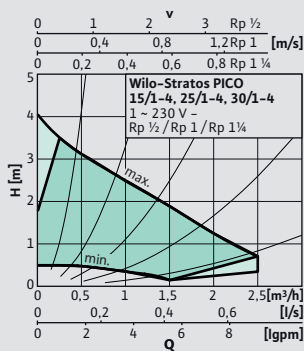

Fits in any set-up.

Installing a pump has never been as easy as with the Wilo-Stratos PICO. This is due to its compact design, which allows the little high-efficiency pump to fit into any set-up.

Easy connection.

If previously you've always had to connect the ends of the power cables directly to the terminal box, with the Wilo-Connector you'll have everything more effectively under control.

Simple setting.

With the large display, the Wilo-Stratos PICO can be set from the front and with incredible ease, thanks to the simple menu navigation and proven red-button technology.

Automatic bleeding.

At just one press of a button, the Wilo-Stratos PICO activates its automatic bleeding – for maximum performance and minimum noise.