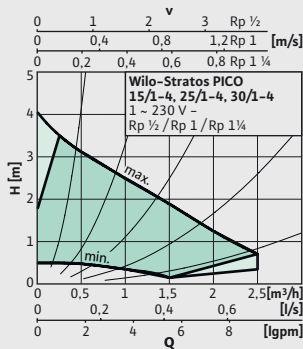

Fits in any set-up.

Installing a pump has never been as easy as with the Wilo-Stratos PICO. This is due to its compact design, which allows the little high-efficiency pump to fit into any set-up.

Easy connection.

If previously you've always had to connect the ends of the power cables directly to the terminal box, with the Wilo-Connector you'll have everything more effectively under control.

Simple setting.

With the large display, the Wilo-Stratos PICO can be operated and set from the front and all the important setting parameters can be seen conveniently at a glance.

Automatic bleeding.

At just one press of a button, the Wilo-Stratos PICO activates its automatic bleeding function – for maximum performance and minimum noise.

WILO SE · Nortkirchenstraße 100 · 44263 Dortmund · Germany
T +49 (0) 231 4102-0 · F +49 (0) 231 4102-7363 · wilo@wilo.com · www.wilo.com

Pumpen Intelligenz.