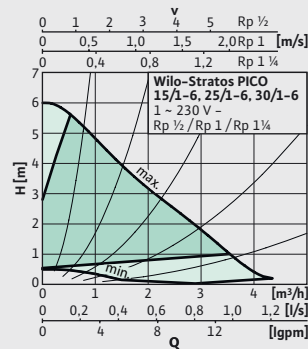

Fits in any set-up.

Installing a pump has never been as easy as with the Wilo-Stratos PICO. This is due to its compact design, which allows the little high-efficiency pump to fit into any set-up.

Easy connection.

If previously you've always had to connect the ends of the power cables directly to the terminal box, with the Wilo-Connector you'll have everything more effectively under control.

Simple setting.

With the large display, the Wilo-Stratos PICO can be operated and set from the front and all the important setting parameters can be seen conveniently at a glance.

Automatic bleeding.

At just one press of a button, the Wilo-Stratos PICO activates its automatic bleeding function – for maximum performance and minimum noise.

WILO SE · Nortkirchenstraße 100 · 44263 Dortmund · Germany
T +49 (0) 231 4102-0 · F +49 (0) 231 4102-7363 · wilo@wilo.com · www.wilo.com

Pumpen Intelligenz.