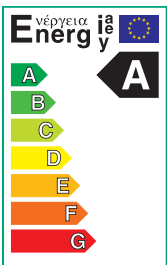

Leading the A-class.
TÜV-approved high efficiency.
Up to 90% savings.*

The new Wilo-Stratos PICO high-efficiency pump.

Wilo-Stratos PICO high-efficiency pump.

Leading the A-class. TÜV-approved high efficiency. Up to 90 % savings.*

Wilo-Stratos PICO provides the following advantages:

* When it comes to electricity consumption, the new Wilo-Stratos PICO is more efficient than any other A-class pump, according to standard Europump Commitment measuring procedures. With up to 90 % energy cost savings compared to old, uncontrolled heating pumps, it's in a class of its own! TÜV SÜD (German Technical Inspection Association South) calculated an average annual electricity consumption of only 46.5 kWh for a typical single-family house according to the standard measuring procedure. The certificate can be seen at www.wilo.com/legal.