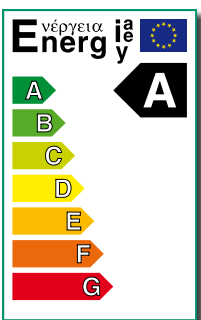

Leading the A-class.  
TÜV-approved high efficiency.  
Up to 90 % savings.\*

www.wilo.com

*Wilo-Stratos PICO high-efficiency pump.*

# Wilo-Stratos PICO high-efficiency pump.

Leading the A-class. TÜV-approved high efficiency. Up to 90% savings.\*

## Wilo-Stratos PICO offers you the following advantages:

\*When it comes to power consumption, the Wilo-Stratos PICO is more efficient than any other A-class pump, according to standard Europump Commitment measuring procedures. With up to 90% savings on energy costs compared to old uncontrolled heating pumps, it's in a class of its own! TÜV SÜD (German Technical Inspection Association South) calculated an average annual power consumption of only 46.5 kWh for a typical single-family house, according to their standard measuring procedure. The certificate can be found at: [www.wilo.com/legal](http://www.wilo.com/legal)