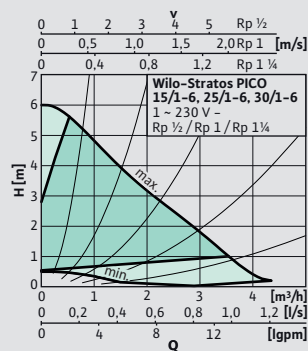

Fits in any set-up.

Installing a pump has never been as easy as with the Wilo-Stratos PICO. This is due to its compact design, which allows the little high-efficiency pump to fit into any set-up.

Easy connection.

If previously you've always had to connect the ends of the power cables directly to the terminal box, with the Wilo-Connector you'll have everything more effectively under control.

Simple setting.

With the large display, the Wilo-Stratos PICO can be set from the front and with incredible ease, thanks to the simple menu navigation and proven red-button technology.

Automatic bleeding.

At just one press of a button, the Wilo-Stratos PICO activates its automatic bleeding – for maximum performance and minimum noise.